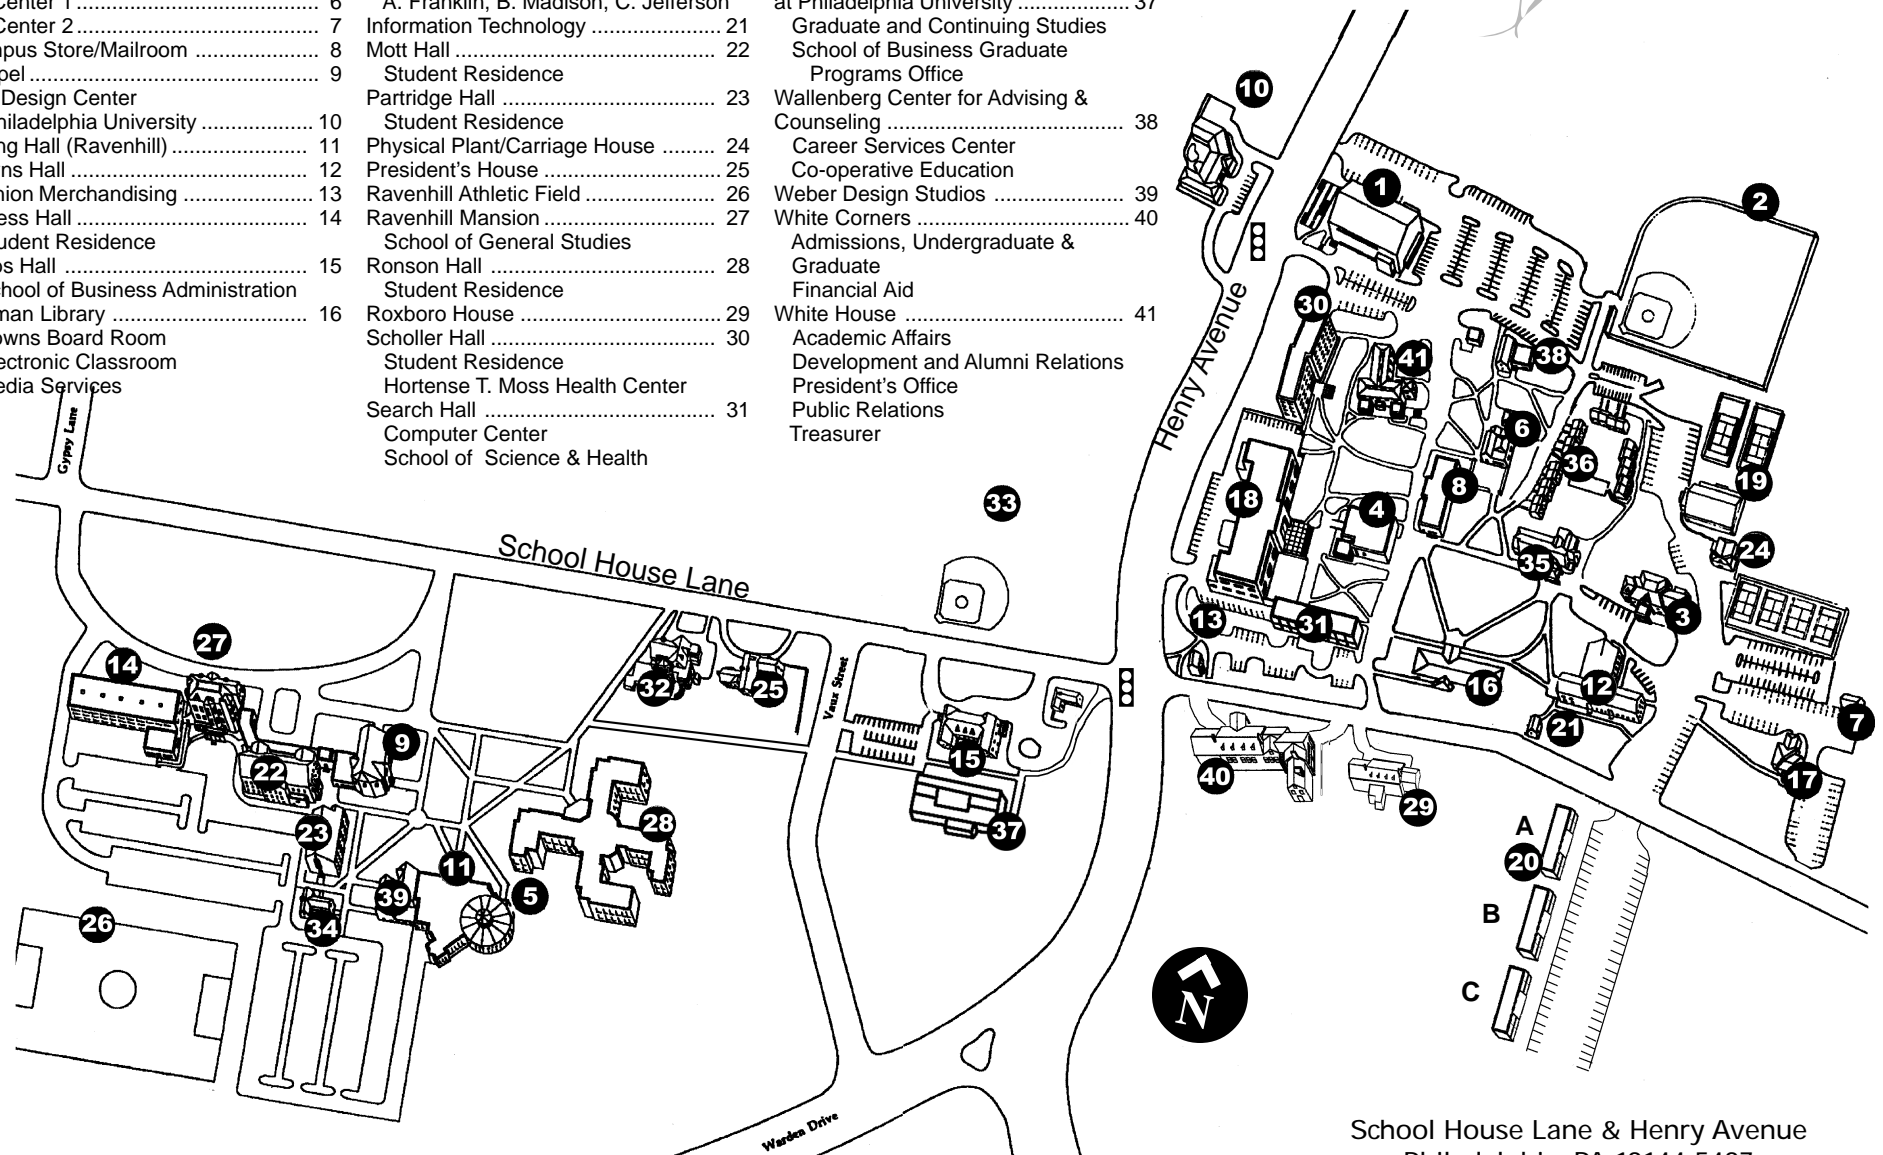

Althouse Hall 1	Haggar Hall 17	Smith House 32
The Common Thread Cafeteria	Learning and Advising Center	Industrial Design
Harris Gymnasium	Hayward Hall 18	Softball Field 33
Alumni Field 2	Grundy Product Evaluation Lab	Security 34
Archer Hall 3	School of Textiles &	Student Center 35
Business Office	Materials Technology	Student Affairs
Human Resources	Science Labs	Lounge/Student Organizations
Registrar	Hughes Gym 19	Townhouses 36
Architecture & Design Center 4	Independence Plaza 20	Student Residences
Architecture Studios at Ravenhill 5	Student Residences	The Tuttleman Center
Art Center 1 6	A. Franklin, B. Madison, C. Jefferson	at Philadelphia University 37
Art Center 2 7	Information Technology 21	Graduate and Continuing Studies
Campus Store/Mailroom 8	Mott Hall 22	School of Business Graduate
Chapel 9	Student Residence	Programs Office
The Design Center	Partridge Hall 23	Wallenberg Center for Advising &
at Philadelphia University 10	Student Residence	Counseling 38
Dining Hall (Ravenhill) 11	Physical Plant/Carriage House 24	Career Services Center
Downs Hall 12	President's House 25	Co-operative Education
Fashion Merchandising 13	Ravenhill Athletic Field 26	Weber Design Studios 39
Fortress Hall 14	Ravenhill Mansion 27	White Corners 40
Student Residence	School of General Studies	Admissions, Undergraduate &
Gibbs Hall 15	Ronson Hall 28	Graduate
School of Business Administration	Student Residence	Financial Aid
Gutman Library 16	Roxboro House 29	White House 41
Downs Board Room	Scholler Hall 30	Academic Affairs
Electronic Classroom	Student Residence	Development and Alumni Relations
Media Services	Hortense T. Moss Health Center	President's Office
	Search Hall 31	Public Relations
	Computer Center	Treasurer
	School of Science & Health	

PHILADELPHIA UNIVERSITY

School House Lane & Henry Avenue
 Philadelphia, PA 19144-5497
 215.951.2700 • www.PhiU.edu